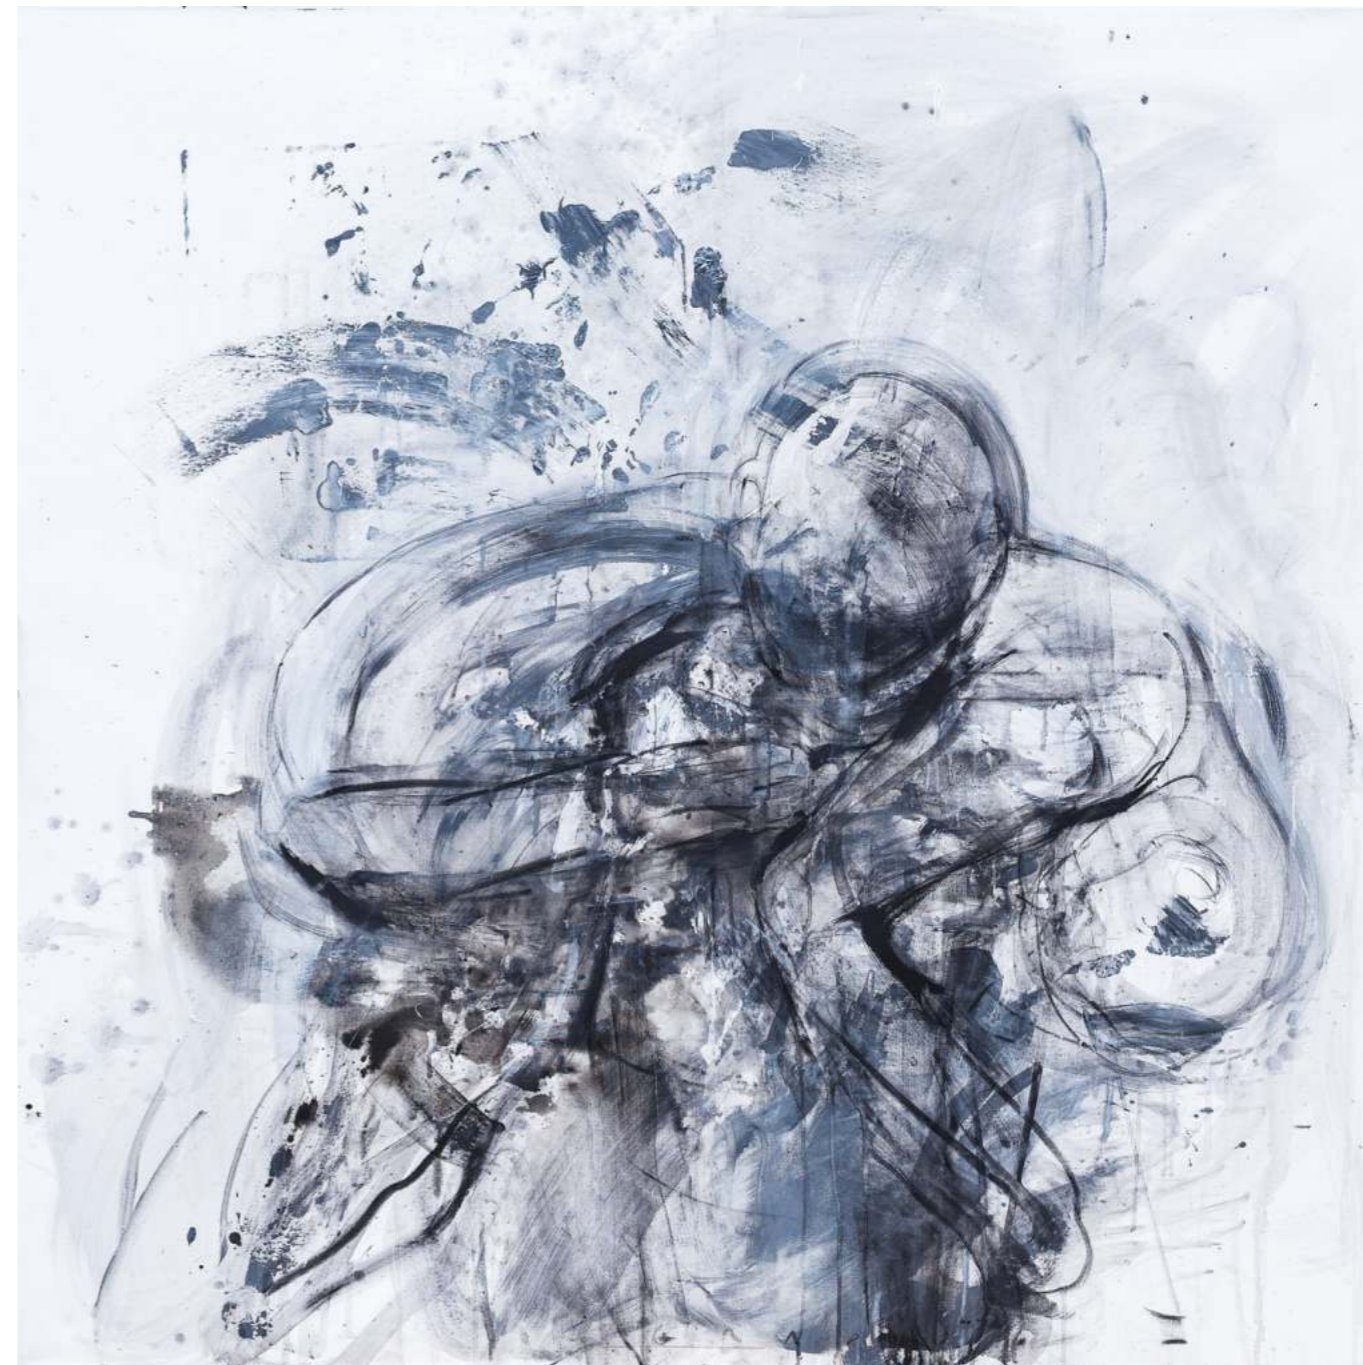

DANIELA-ELENA GRAPĂ

lași / lasi

ASCENSIUNE 2, acril / pânză, 150x150 cm, 2024
ASCENSION 2, acrylic / canvas, 150x150 cm, 2024