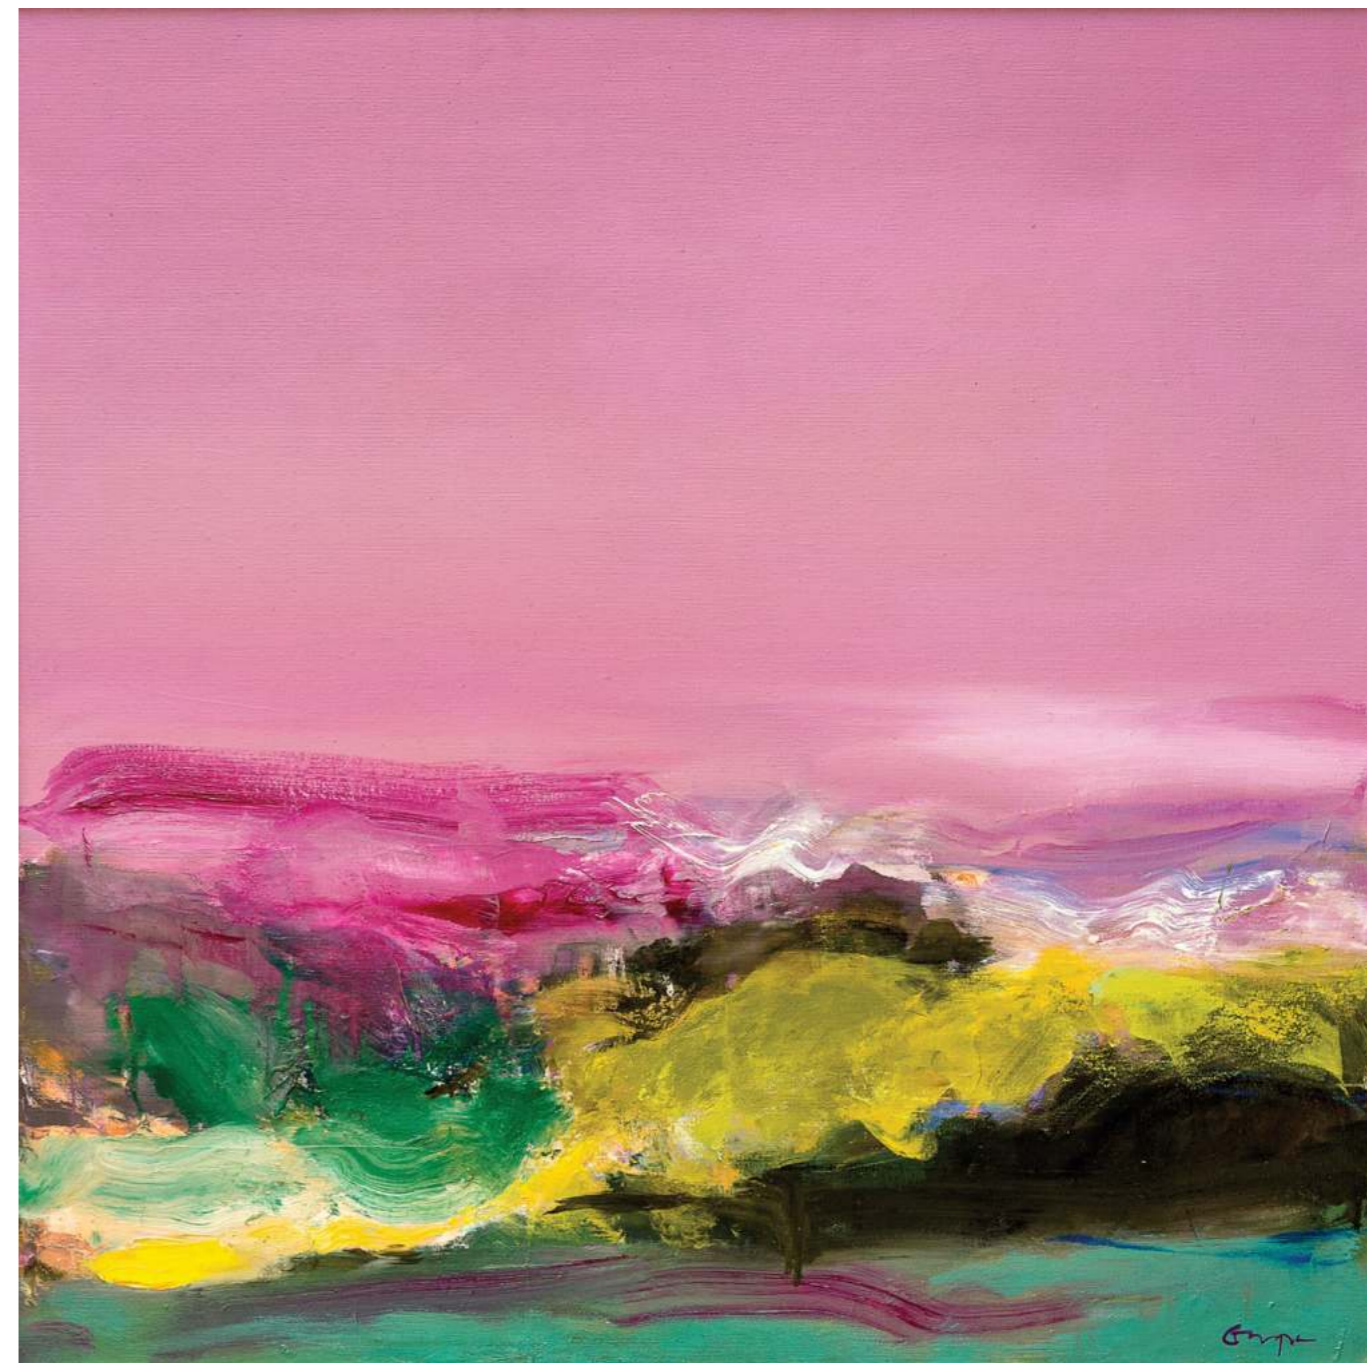

DANIELA-ELENA GRAPĂ

lași / lasi

EDEN 3, ulei / pânză, 80x80 cm, 2024

EDEN 3, oil / canvas, 80x80 cm, 2024