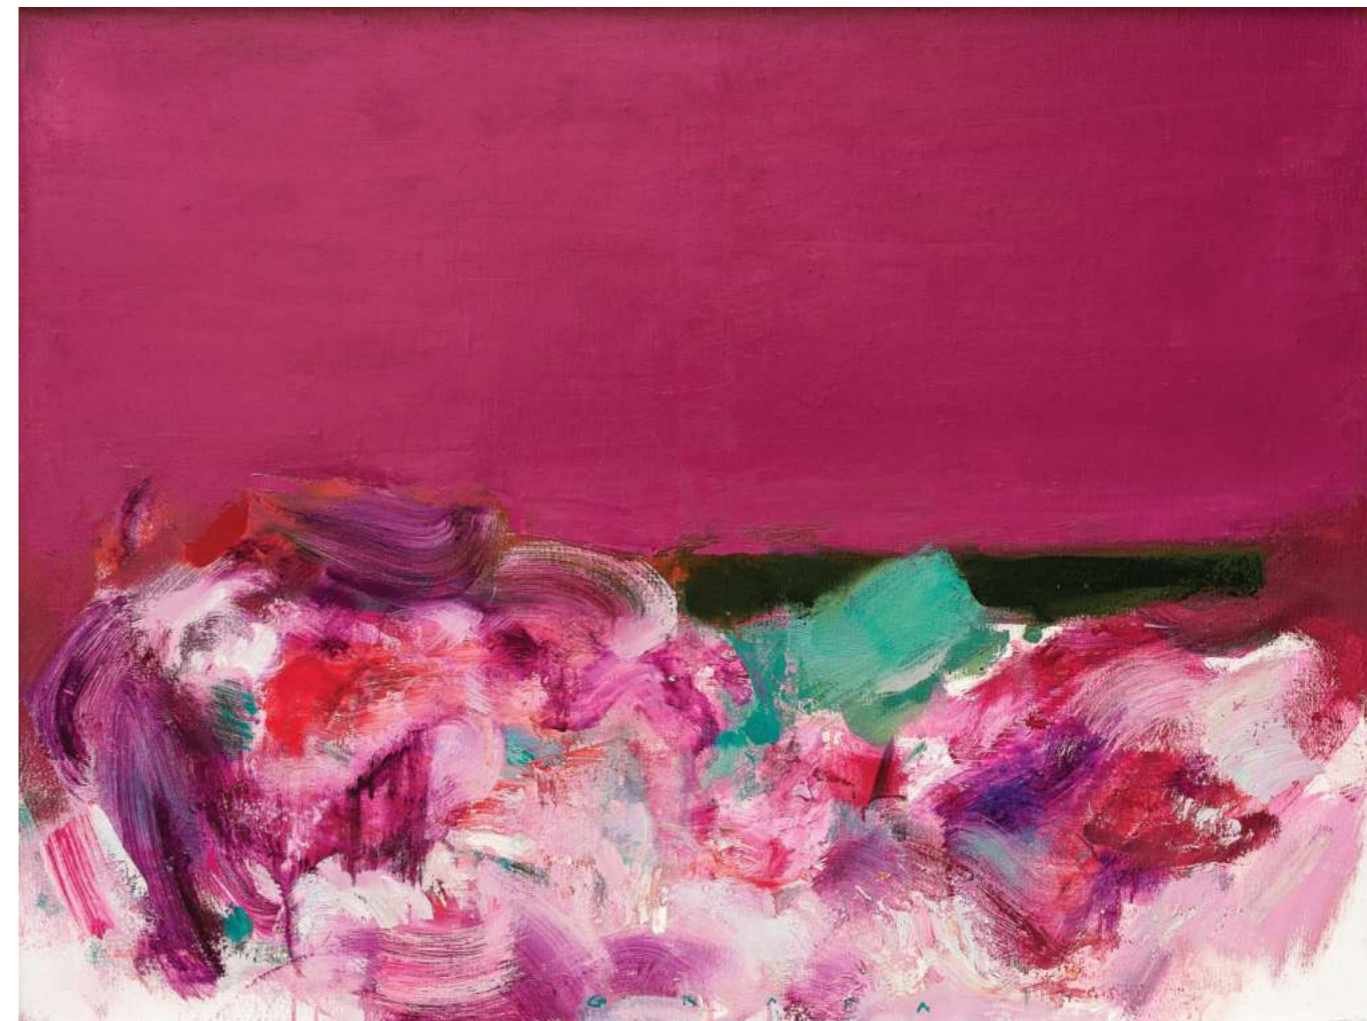

DANIELA-ELENA GRAPĂ

lași / lasi

ÎNCEPUTUL LUMII 2, ulei / pânză, 60x80 cm, 2024

BEGINNING OF THE WORLD 2, oil / canvas, 60x80 cm, 2024